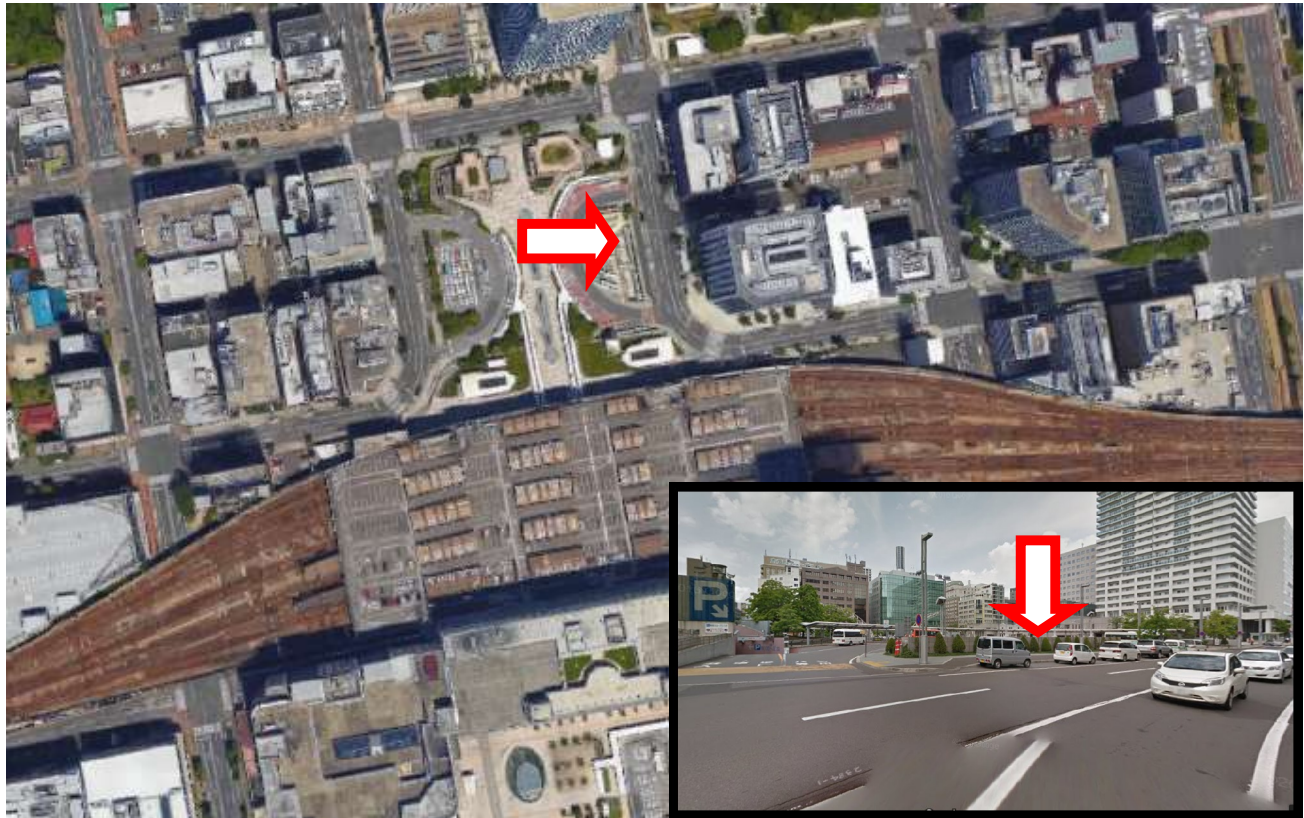

Sapporo JR Train Station Meeting Point

Contact 30 minutes before arriving to confirm.

Phone 011-215-4523 or 050-3136-5553.

JR Sapporo Station. Go to North Exit and meeting point is vehicle loading zone on east side in front of bus station.

3 Chome Kita 7 Jōnishi, Kita-ku, Sapporo