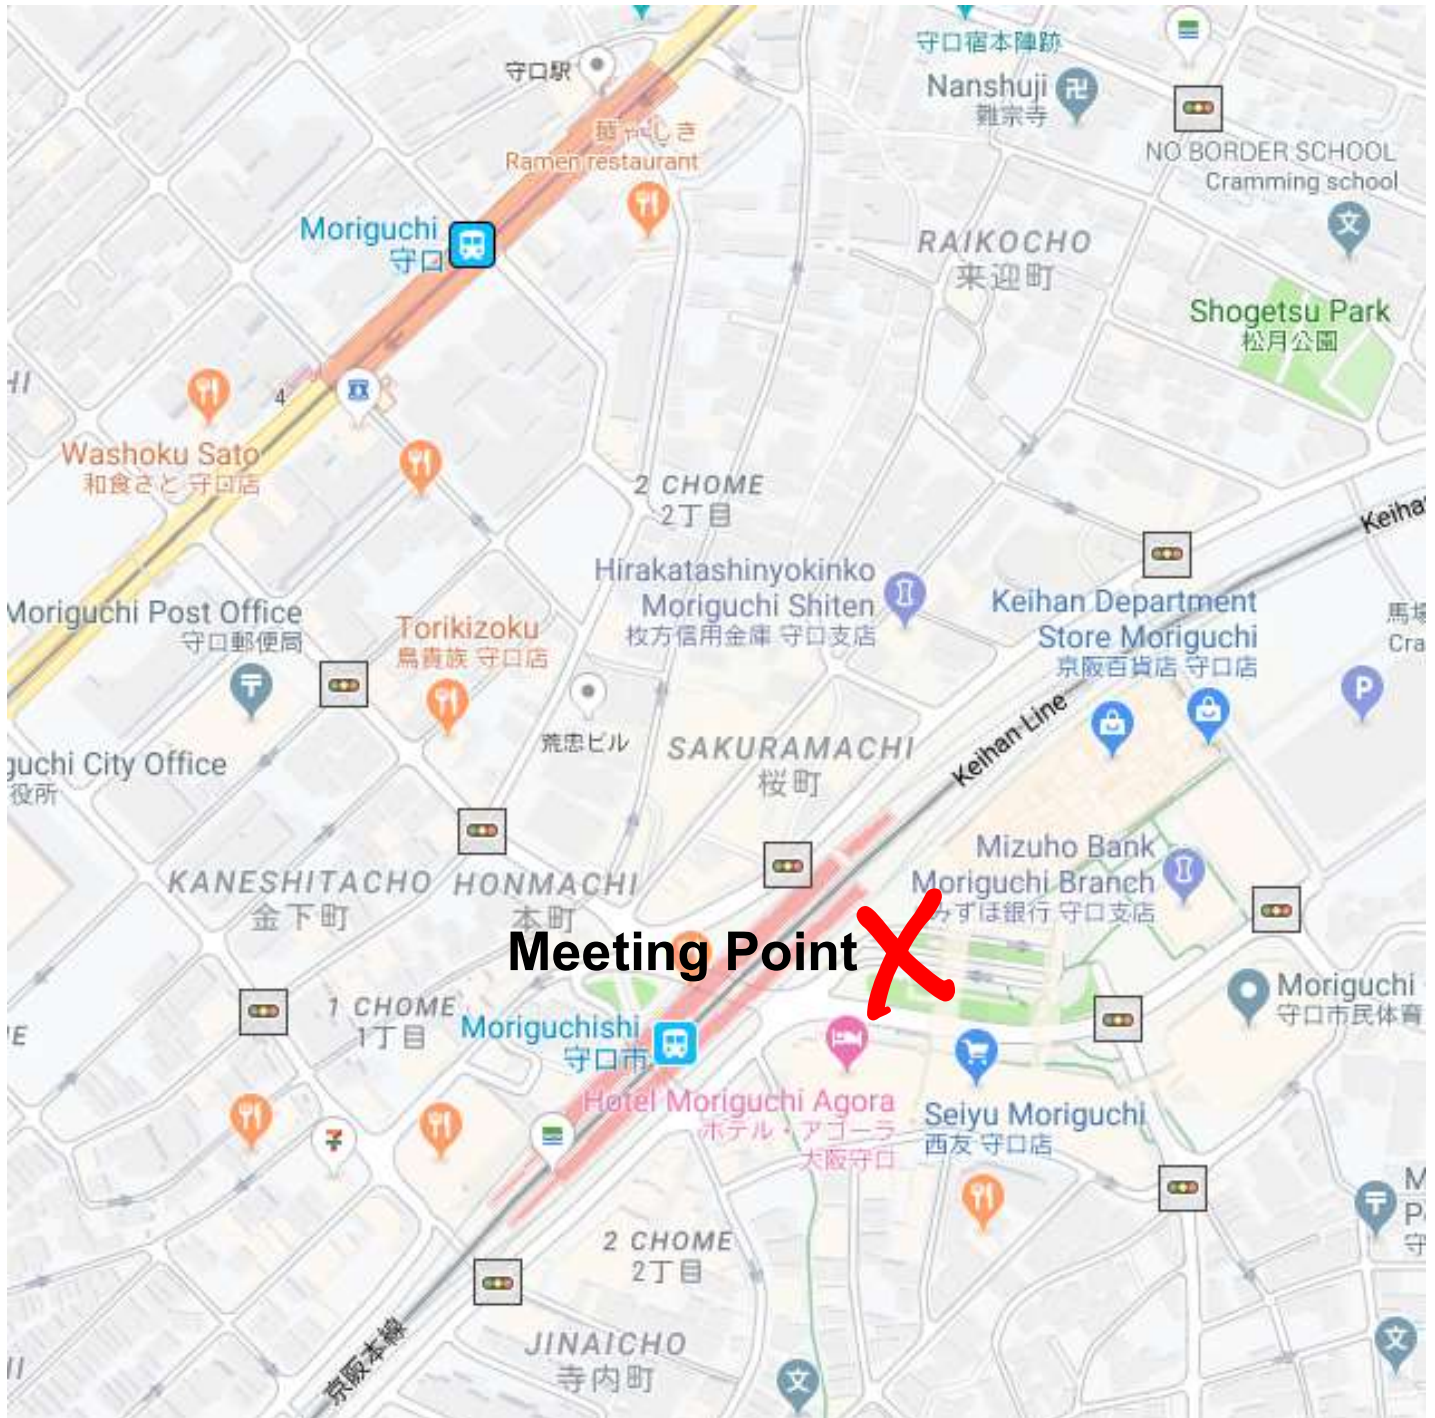

Osaka- Moriguchi Meeting Point

Contact 30 minutes before arriving.
Phone 090-3670-1684 or 050-3136-5553.

Keihan Moriguchi Station.

○ Keihan Moriguchi Station (Keihan Line not JR Line). Go to East Gate taxi rank/ bus stop.